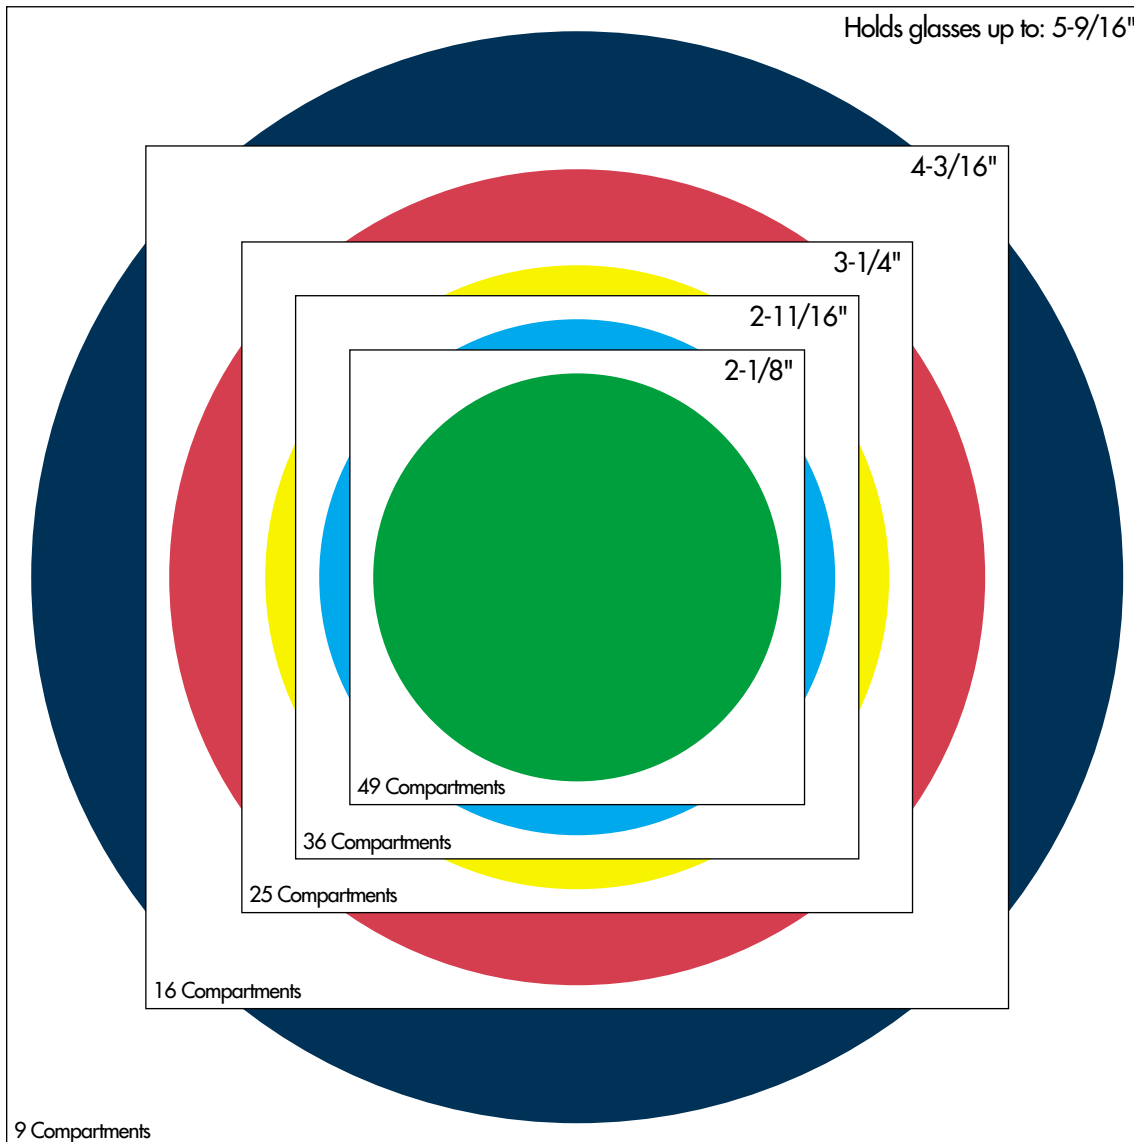

GLASS RACK SIZING GUIDE

Instructions:

1. Place glass upside down on top of the middle circle of the sizing guide; center of the glass (or the stem on stemware) should be over the center of the guide
2. Look down on the base of the glass
3. Note the smallest square on the guide where the largest outside diameter of your glass lines up completely within the square without touching it — this is the number of compartments your rack needs to have
4. Place lip of glass against the base line of the vertical guide on the left-hand side of the page with the base/foot of the glass pointing straight up towards the top of the page
5. While holding the glass against the vertical guide, note where the base/foot of the glass lines up on the vertical guide — the next line above the base/foot on the guide indicates the number of extenders your rack will require
6. For glasses larger in diameter or height than this guide, please refer to the Glass Rack Compatibility Charts on pages 358-366

GLASS RACK SIZING GUIDE